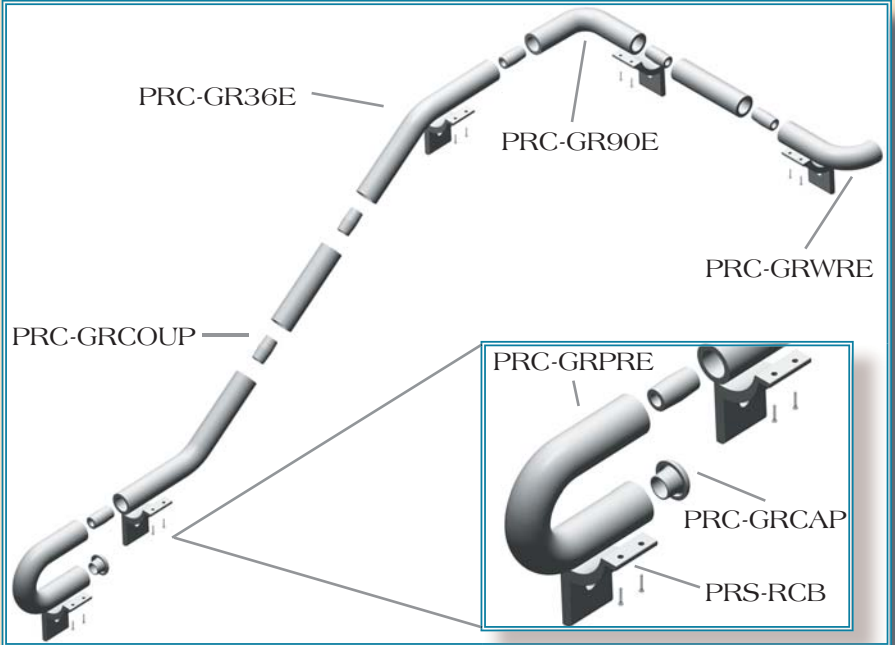

Grab Rail by CDM

Low Maintenance PVC

Residential and Commercial Code Compliance

Easy To Install

Can Be Used With Most Rail Systems

Aluminum Reinforced Lengths

PRC-GRCOUP

Grab Rail Coupling

PRC-GRPRE

Grab Rail Post Return Elbow

PRC-GRWRE

Grab Rail Wall Return Elbow

PRS-RCB

Grab Rail Mounting Bracket

PRC-GRCAP

Grab Rail End Cap

PRC-GR90E

Grab Rail Elbow 90°

PRC-GR (2' - 16')

Available by the foot from 2' to 16'.

PRC-GR5E

Grab Rail Elbow 5°

PRC-GR31E

Grab Rail Elbow 31°