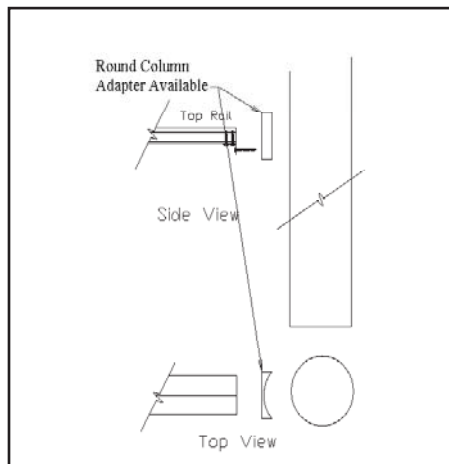

PRG-BK
Rail Brackets

Sold Separately