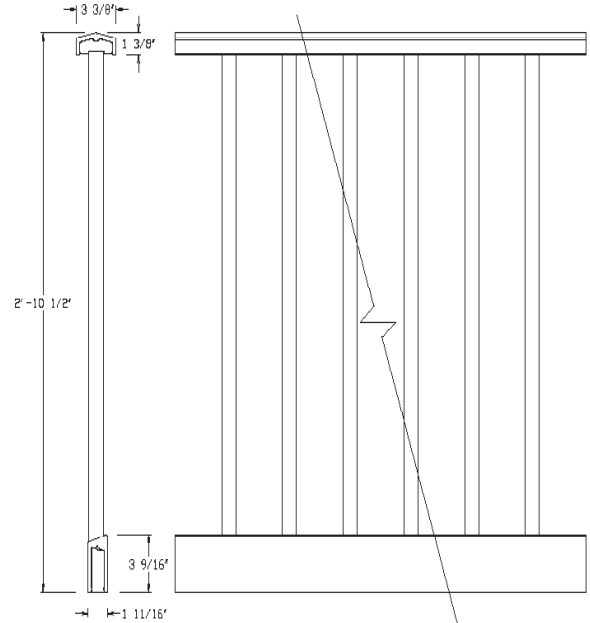

BY:
CDM

BY:
CDM

Product Code	Length
PRG-36/2	2'
PRG-36/3	3'
PRG-36/4	4'
PRG-36/5	5'
PRG-36/6	6'
PRG-36/7	7'
PRG-36/8	8'

- * Prime Wood Sub-rail
- * Square Balusters
- * 36" Rail Height (42" Available)
- * Code Compliant
- * Paintable
- * Longer Lengths Available