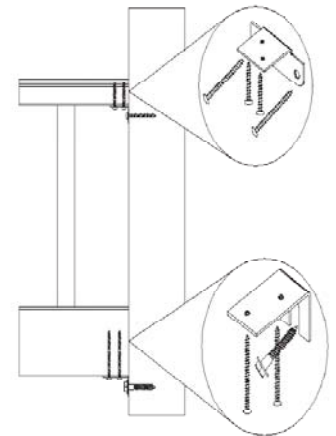

PRG-BK
Rail Brackets

Sold Separately