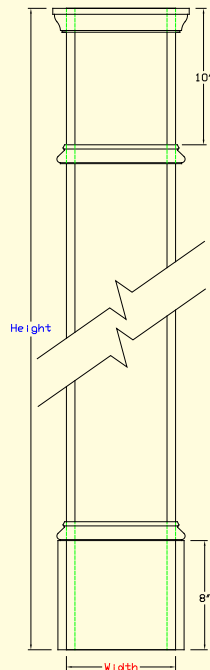

## SQUARE OR TAPERED

ANY... *Size*

ANY... *Taper*

ANY... *Style*

AVAILABLE UP TO A HEIGHT OF 10'

### SQUARE COLUMN W/OG PANEL

Example Part # SQC10/  
108OT

10" x 108" OG w/  
Treated Post

O = OG Panel  
T = Treated Post  
C = Laminated Core  
K = Kit

### PLAIN TAPERED COLUMN

Example Part #  
TAP-10696PT

10"-6" x 96" Plain w/  
Treated Post

P = Plain  
T = Treated Post  
C = Laminated Core  
K = Kit

### PLAIN SQUARE COLUMN

Example Part # SQC10/  
108PT

10" x 108" Plain w/  
Treated Column

P = Plain  
T = Treated Post  
C = Laminated Core  
K = Kit