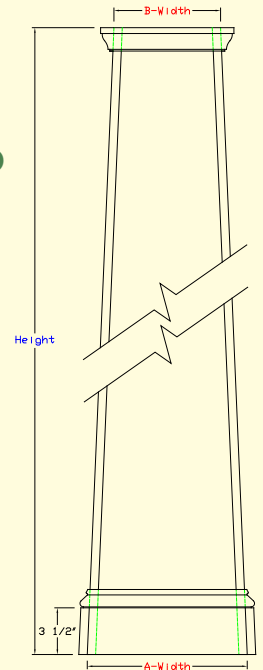

## SQUARE OR TAPERED

ANY... *Size*

ANY... *Taper*

ANY... *Style*

AVAILABLE UP TO A HEIGHT OF 10'

### SQUARE COLUMN W/OG PANEL

Example Part # SQC10/  
108OT

10" x 108" OG w/  
Treated Post

O = OG Panel  
T = Treated Post  
C = Laminated Core  
K = Kit

### PLAIN TAPERED COLUMN

Example Part #  
TAP-10696PT

10"-6" x 96" Plain w/  
Treated Post

P = Plain  
T = Treated Post  
C = Laminated Core  
K = Kit

### PLAIN SQUARE COLUMN

Example Part # SQC10/  
108PT

10" x 108" Plain w/  
Treated Column

P = Plain  
T = Treated Post  
C = Laminated Core  
K = Kit