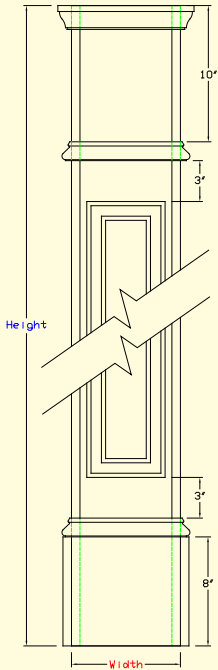

## SQUARE OR TAPERED

ANY... *Size*

ANY... *Taper*

ANY... *Style*

AVAILABLE UP TO A HEIGHT OF 10'

### SQUARE COLUMN W/OG PANEL

Example Part # SQC10/  
108OT

10" x 108" OG w/  
Treated Post

O = OG Panel  
T = Treated Post  
C = Laminated Core  
K = Kit

### PLAIN TAPERED COLUMN

Example Part #  
TAP-10696PT

10"-6" x 96" Plain w/  
Treated Post

P = Plain  
T = Treated Post  
C = Laminated Core  
K = Kit

### PLAIN SQUARE COLUMN

Example Part # SQC10/  
108PT

10" x 108" Plain w/  
Treated Column

P = Plain  
T = Treated Post  
C = Laminated Core  
K = Kit