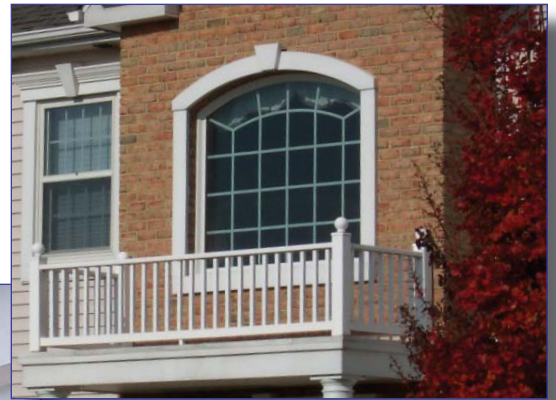

Custom Millwork Fabrications

- ▶ Victorian Brackets
- ▶ Arches (Flat & WM97)
- ▶ Window Panels
- ▶ Arched Crossheads
- ▶ Ellipticals (Flat & WM97)
- ▶ Custom Designs

Custom Decorative Mouldings
12136 Sussex Highway
Greenwood, DE 19950
800-543-0553 302-349-4937 302-349-4816 Fax
www.custom-moulding.com