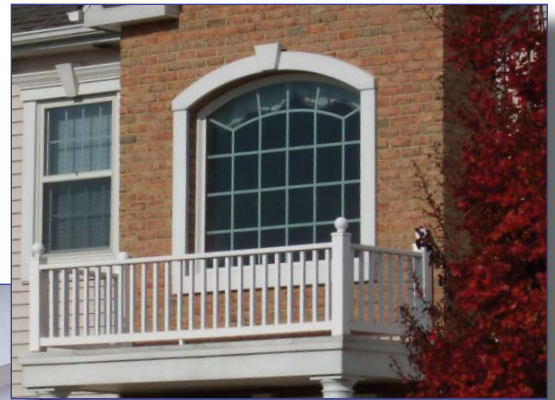

Custom Millwork Fabrications

- ▶ Victorian Brackets
- ▶ Arches (Flat & WM97)
- ▶ Window Panels
- ▶ Arched Crossheads
- ▶ Ellipticals (Flat & WM97)
- ▶ Custom Designs

Custom Decorative Mouldings
12136 Sussex Highway
Greenwood, DE 19950
800-543-0553 302-349-4937 302-349-4816 Fax
www.custom-moulding.com